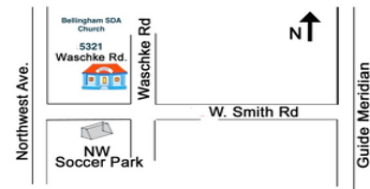

Walk through Bethlehem

Come with us on a Christmas adventure back in time to the little town of Bethlehem. Visitors will be guided on a free journey that follows the story of Jesus' birth, from prophecy to the manger.

When: December 6 – 9, between 6:00 – 8:00 pm

Where: 5321 Waschke Road, Bellingham WA

Please dress warmly for the weather and wear comfortable walking shoes.

Allow about one hour to complete.

Donations for local food bank accepted at the gate.

Questions? Call 360 739-4695 or visit website:

www.walkthroughbethlehem.org