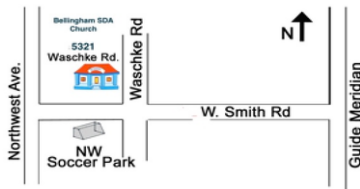

Walk through Bethlehem

Come with us on a Christmas adventure back in time to the little town of Bethlehem. Visitors will be guided on a free journey that follows the story of Jesus' birth, from prophecy to the manger.

When: December 5 – 8, between 6:00 – 8:00 pm

Where: 5321 Waschke Road, Bellingham WA

Please dress warmly for the weather and wear comfortable walking shoes.

Allow about one hour to complete.

Donations for local food bank accepted at the gate.

Questions? Call 360 739-4695 or visit website:

www.walkthroughbethlehem.org